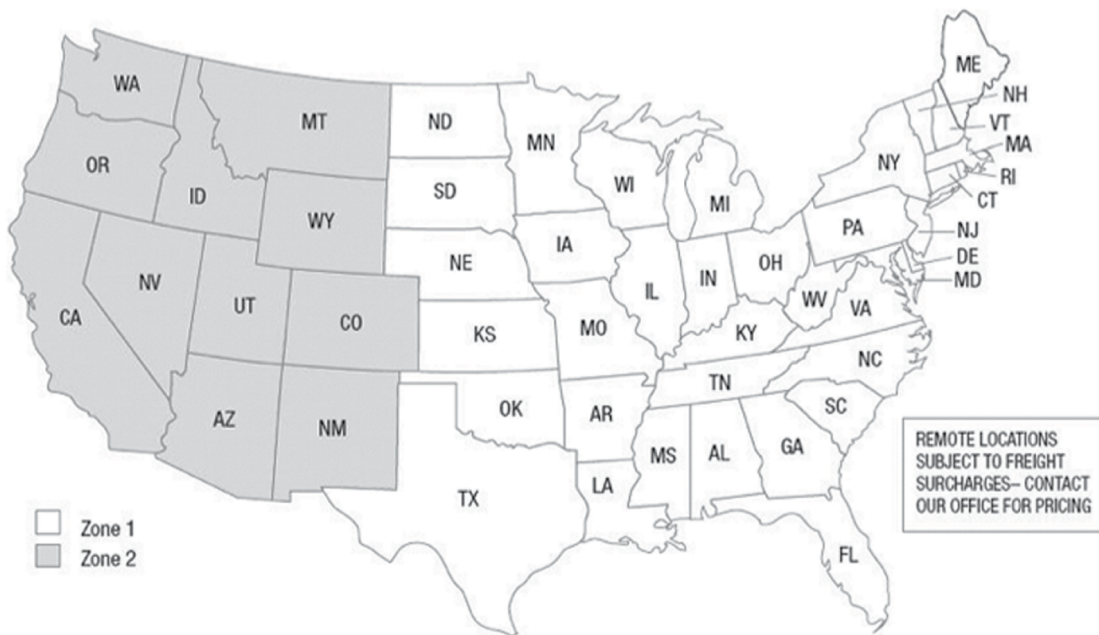

#### Minimum order / Freight charge

Orders for \$5,000 or more list (contiguous U.S.): freight and minimum order charges included

Orders less than \$5000 list (contiguous U.S.)

Zone 1 \$200 net

Zone 2 \$260 net

## GROMMET LOCATIONS