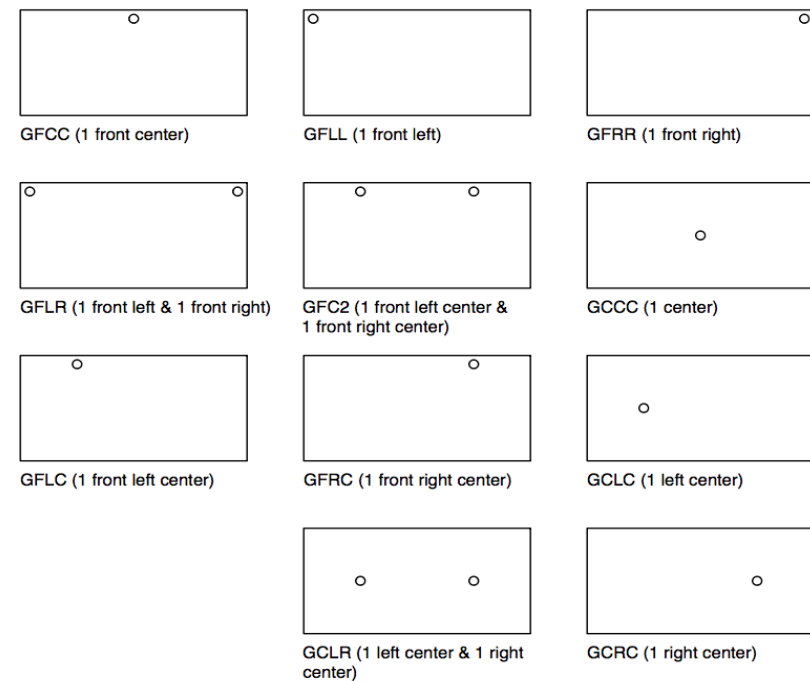

round grommets

description	model no.	list
nylon 2" diameter, black	OTGRD2NB	60
nylon 2" diameter, white	OTGRD2NW	60
nylon 2" diameter, silver	OTGRD2NS	60

nylon 3" diameter, black	OTGRD3NB	60
nylon 3" diameter, white	OTGRD3NW	60
nylon 3" diameter, silver	OTGRD3NS	60

Specify the grommet location on your PO, note that the above pricing is for a single (1) grommet, if you specify a grommet location that shows (2) grommets then you will need to include 2 grommets per table on your PO. Email service@symphonytables.com for assistance.

GROMMET LOCATIONS