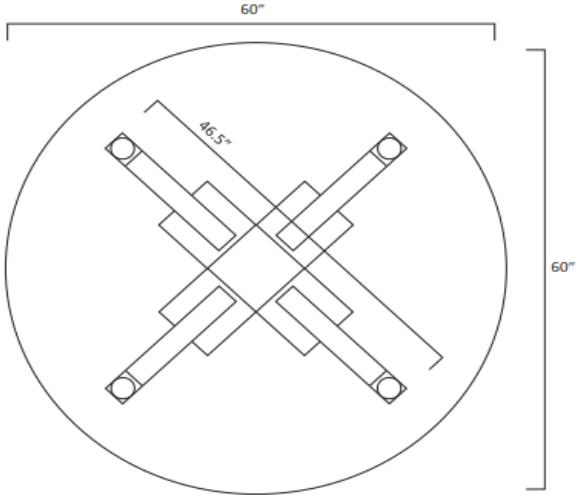

*Krauss*

Suggested Max Top size of 60" dia.

Suggested Max Top size of 48" dia.