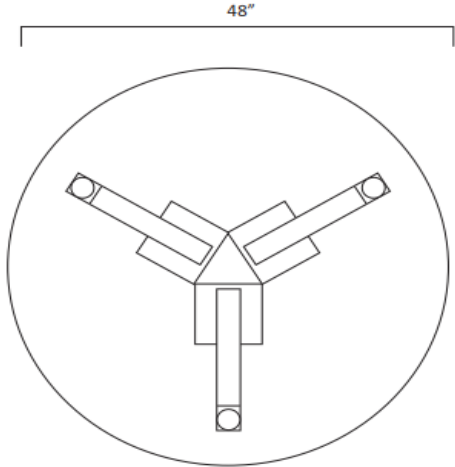

*Krauss*

Suggested Max Top size of 60" dia.

Suggested Max Top size of 48" dia.