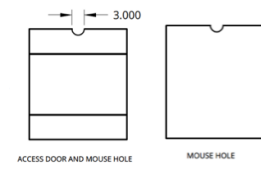

Lastra hinged access door option:
15.75"H hinged access door (1) for a standing height base, model # **OBLASDH142** - $210 list each
*Lastra wire management mouse holes come on BOTH SIDES at the top / center of all bases in the set unless the base is specified with no wire management mouse holes, please indicate that you do not want mouse holes on one or both sides of the base in **bold face ALL CAPS** on your PO.

* Lastra rectangle and square interior base dimensions are 1.5" less than the "W x D" dimension listed above for each base
* the bottom of the Lastra base is open to the floor