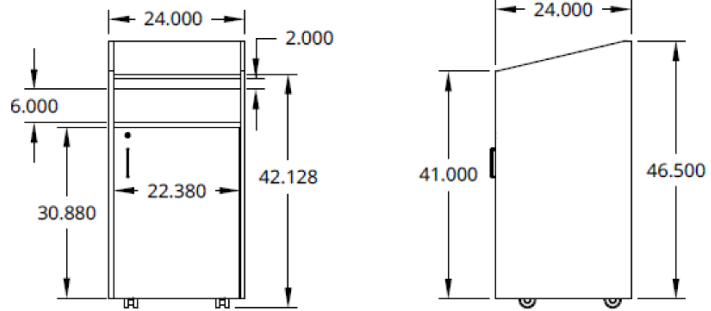

Zone 1 \$200 net

Zone 2 \$260 net

Lectern

lectern	Description	model no.	laminate grade	list
	laminate lectern	ALLS4SDC242448M	melamine	3,550
	flat top surface	ALLS4SDC2424481	grade 1	4,660
	open shelf	ALLS4SDC2424482	grade 2	5,360

two shelves behind locked hinged door
 wire management holes
 recessed black locking casters (4)
 additional sizes, versions, options,
 configurations available

Grommets in Top, Shelves, and Bottom

STOCK MELAMINE (LPL) COLORS: