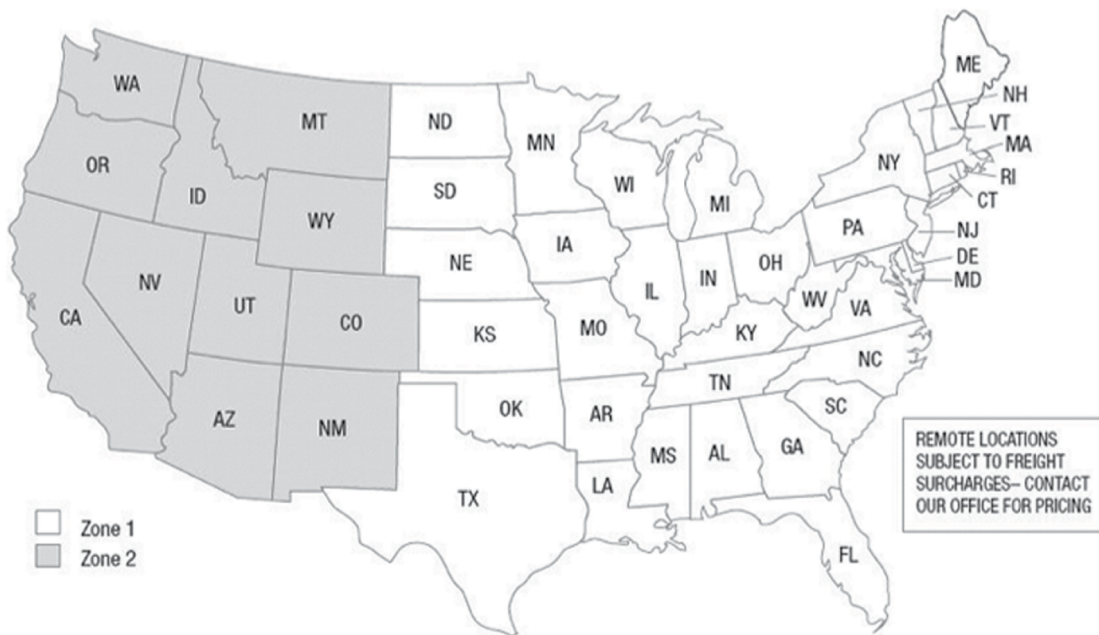

SYMPHONY®

LECTERN

2025 PRICE LIST

version #032525

Minimum order / Freight charge

Orders for \$5,000 or more list (contiguous U.S.): freight and minimum order charges included

Orders less than \$5000 list (contiguous U.S.)

Zone 1 \$200 net

Zone 2 \$260 net

Lectern

lectern	Description	model no.	laminate grade	list
	laminate lectern	ALLS4SDC242448M	melamine	3,550
	flat top surface	ALLS4SDC2424481	grade 1	4,660
	open shelf	ALLS4SDC2424482	grade 2	5,360