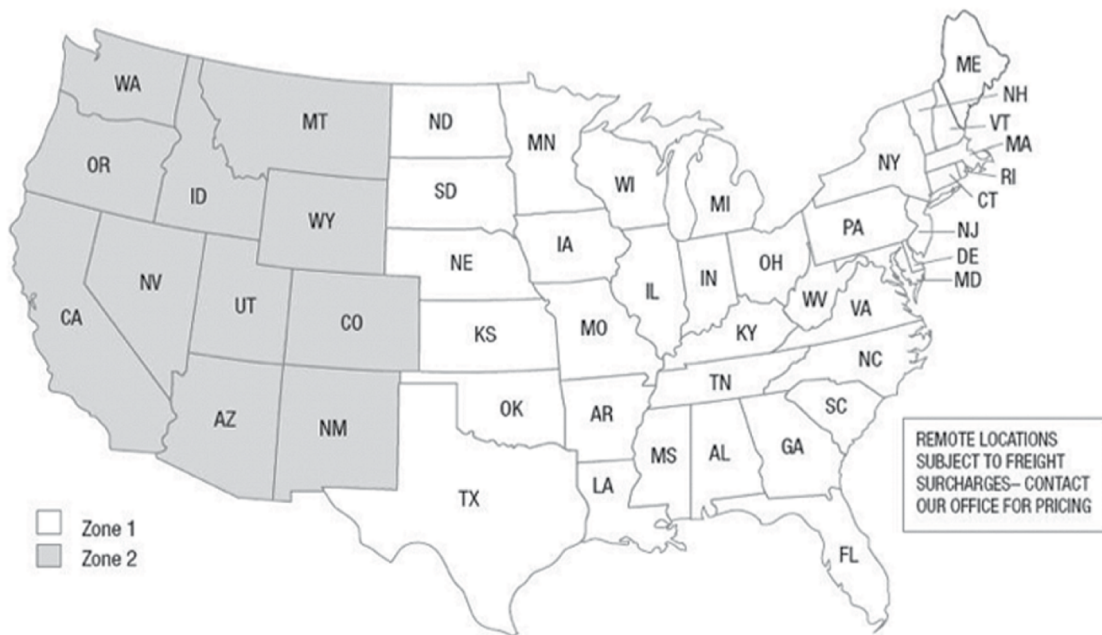

SYMPHONY®

CAPRI SERIES

2019 PRICE LIST

version #110819

Minimum order / Freight charge

Orders for \$4,000 or more list (contiguous U.S.): freight and minimum order charges included

Orders less than \$4000 list (contiguous U.S.)

Zone 1 \$180 net

Zone 2 \$240 net

Capri bases

For complete model number:

1. Insert glide/caster selection :

-  glides - see below for pricing and availability
-  casters, see below for pricing and availability