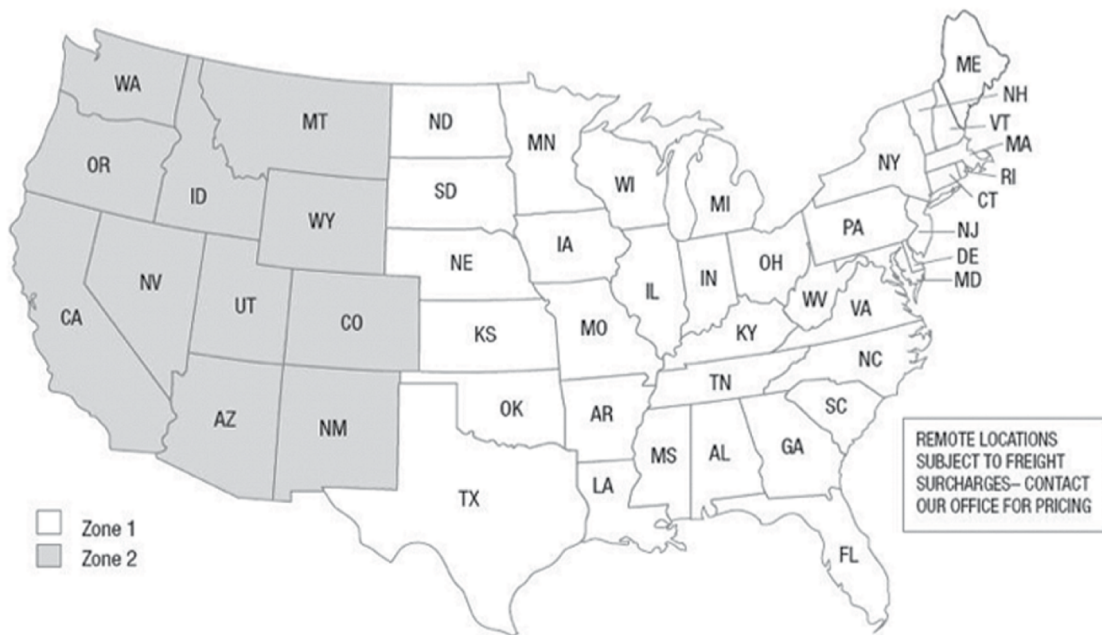

SYMPHONY®

MATT SERIES

2021 PRICE LIST

version #011421

Minimum order / Freight charge

Orders for \$4,000 or more list (contiguous U.S.): freight and minimum order charges included

Orders less than \$4000 list (contiguous U.S.)

Zone 1 \$180 net

Zone 2 \$240 net

Matt bases

For complete model number:

1. Insert finish selection :

- EB** flat black
- FW** furniture white
- MS** metallic silver

base	base dim.	max top support	base set model no.	list	finish option
Matt Single Stage Electric					
basic up/down switch	22.75	24-30 x 48-72	BTMAT30072SE G <u> </u>	1,020	EB \$0 flat black
programmable switch	22.75	24-30 x 48-72	BTMAT30072SP G <u> </u>	1,070	
Matt Dual Stage Electric					
basic up/down switch	22.75	24-30 x 48-72	BTMAT30072DE G <u> </u>	1,170	FW \$0 furniture white
programmable switch	22.75	24-30 x 48-72	BTMAT30072DP G <u> </u>	1,220	